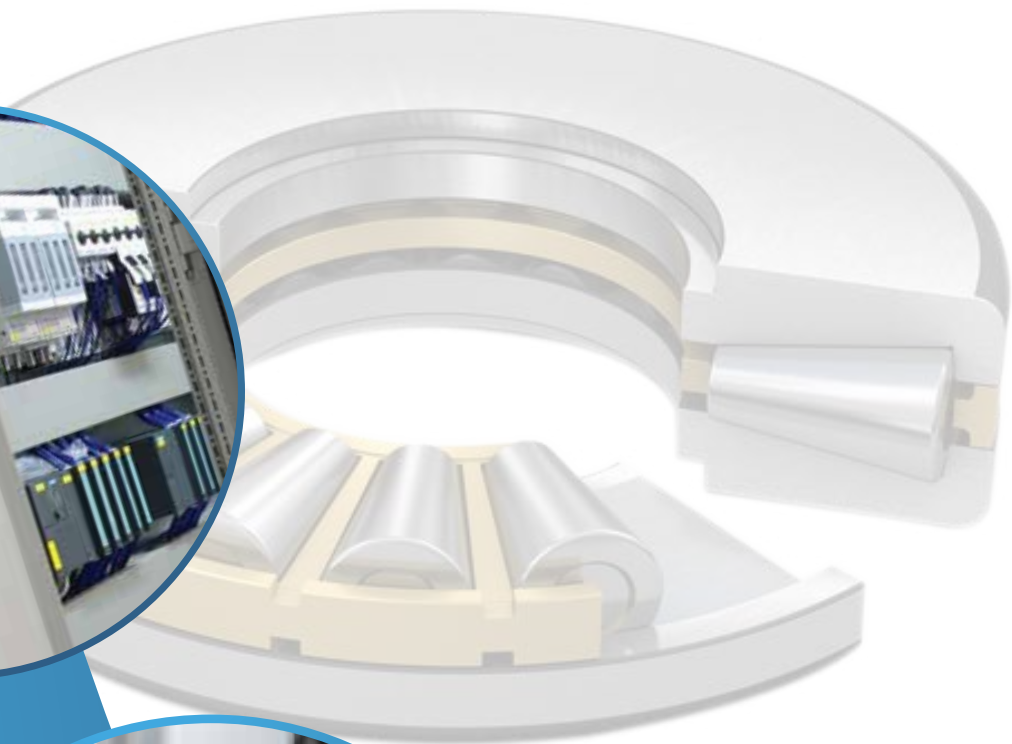

Spare Parts

We are highly regarded by our customers for our capability to meet their timely requirements. We have been awarded distributorship for numerous renowned brands. Our extensive stock range does cover your requirements.